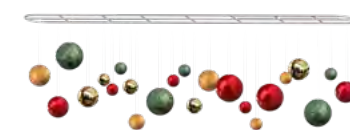

BAUBLES CLUSTER

2,50 X 0,70 METERS