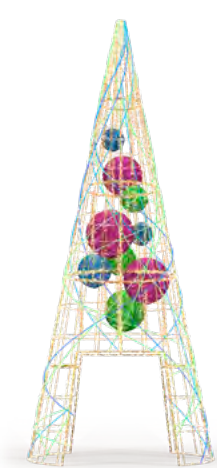

CHRISTMAS TREE

4,50 X 10 METERS