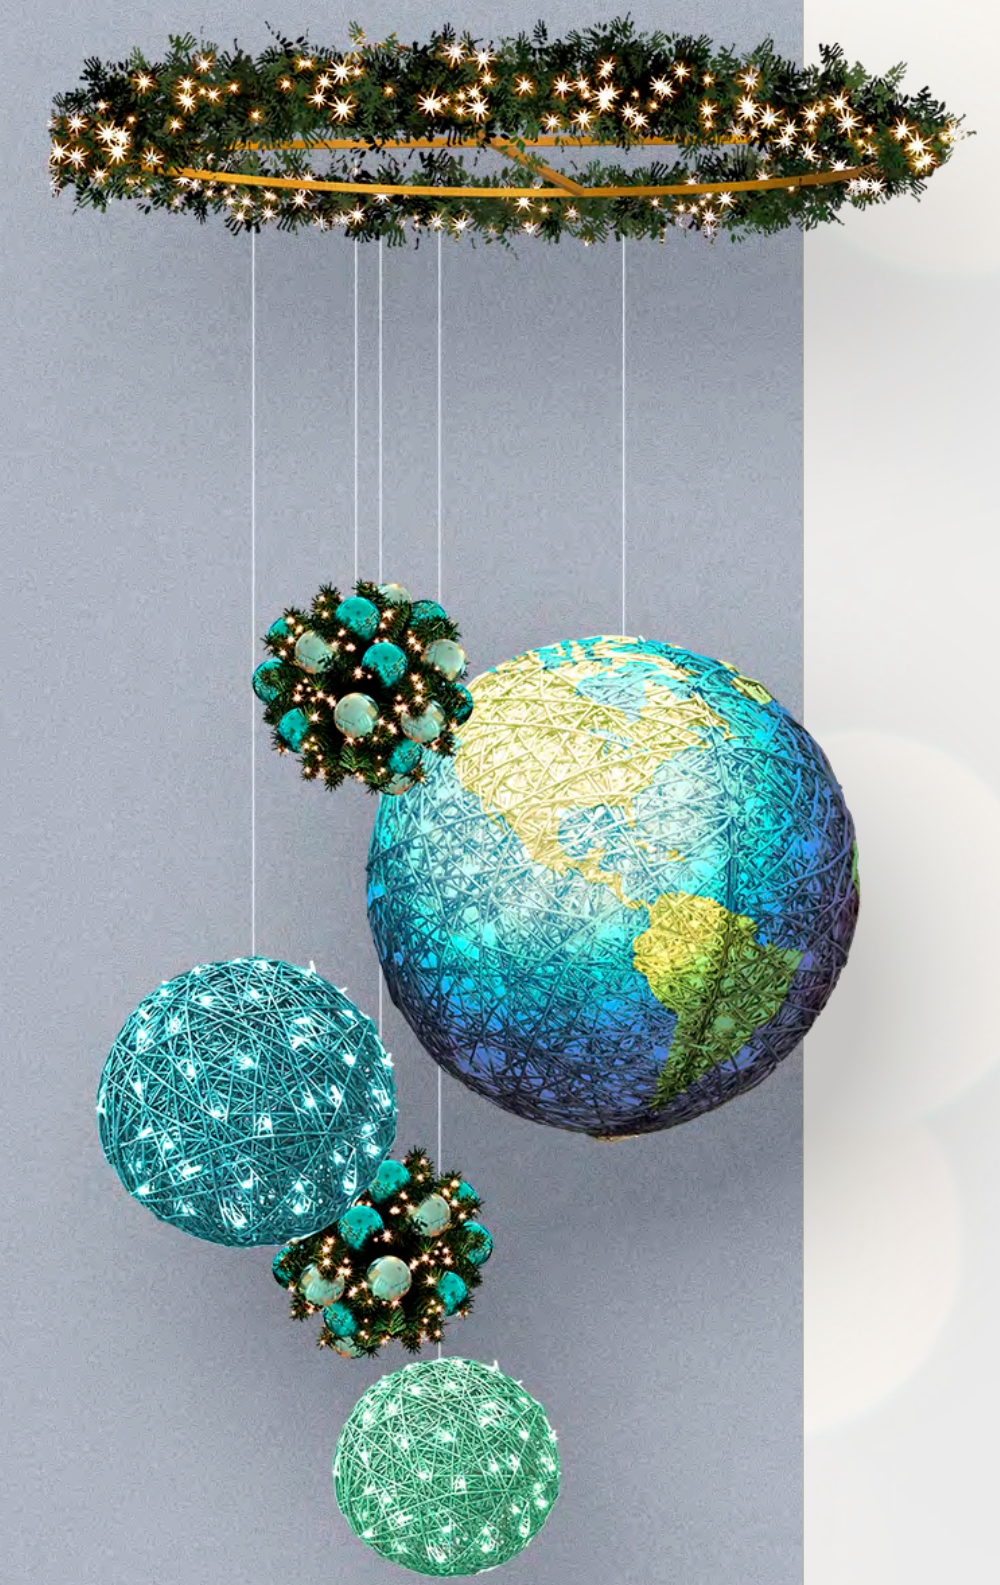

Inspiring Celebration

Shine Greener
this Christmas