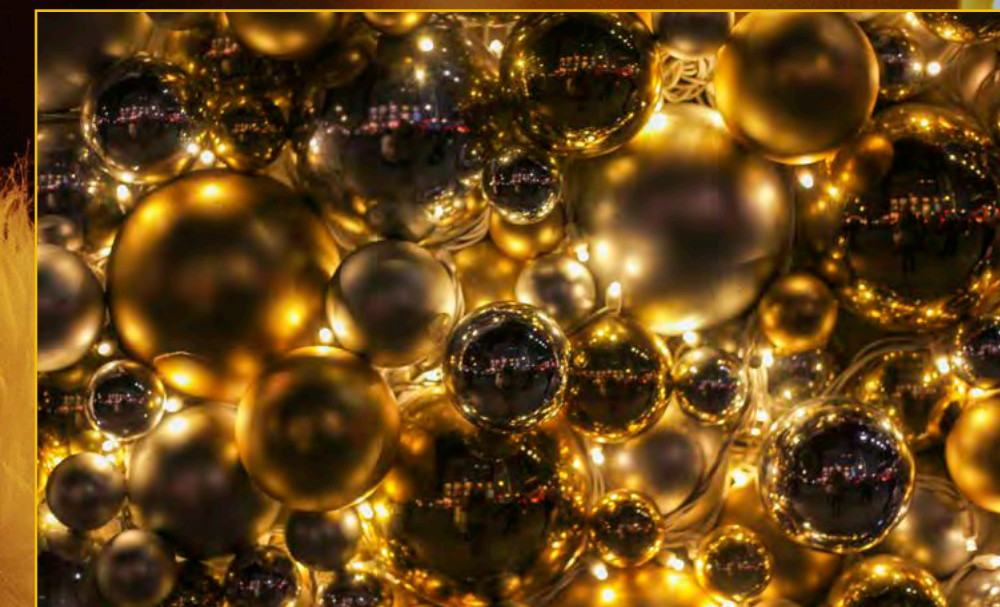

Bright & Classic

Experience Christmas magic with a collection inspired by the most traditional of celebrations, where the classic colours, and the enchanting lights create a festive and welcoming atmosphere. Each piece is a reflection of a warm atmosphere and also a reflection of the familiar spirit of Christmas.