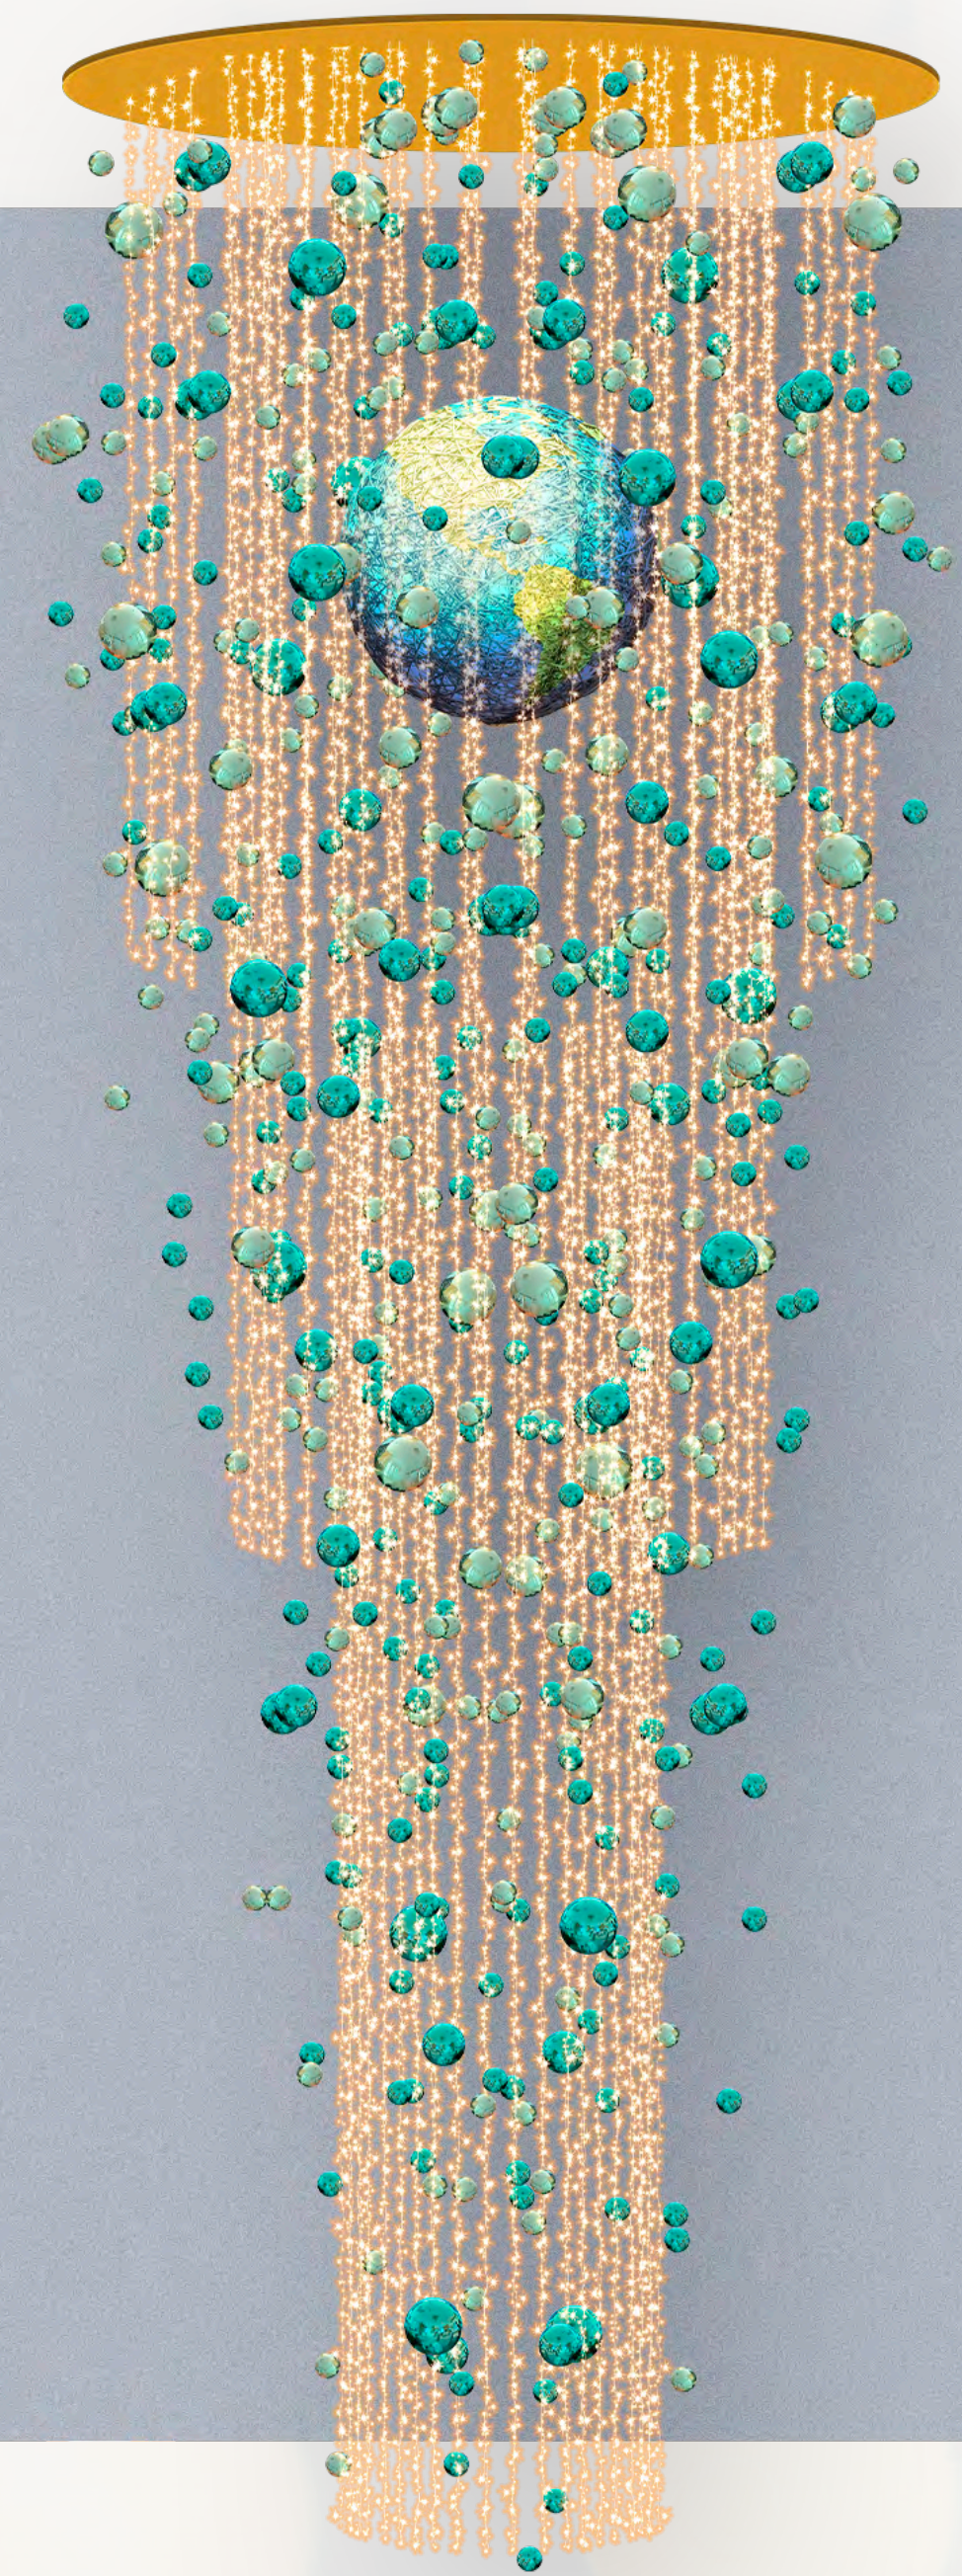

Inspiring Celebration

Shine Greener
this Christmas